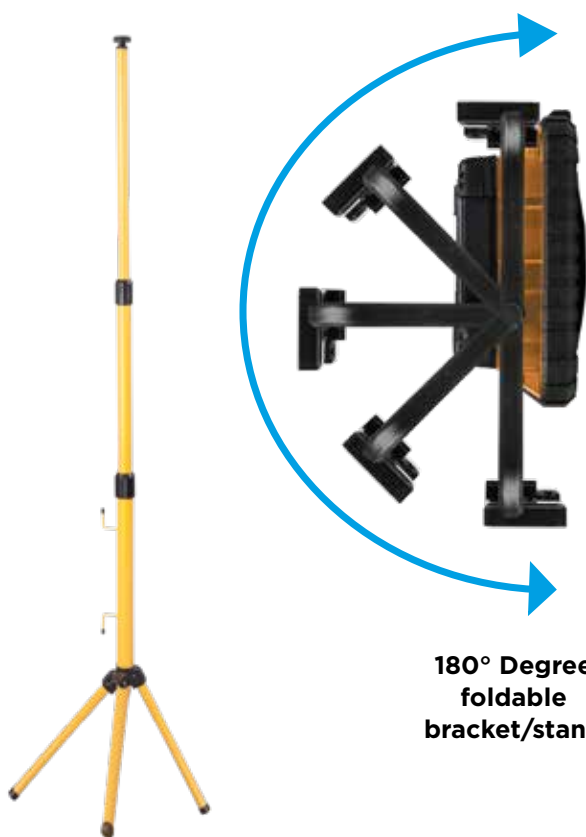

180° Degree foldable bracket/stand

Optional tripod available: SPTRIP0D1.7