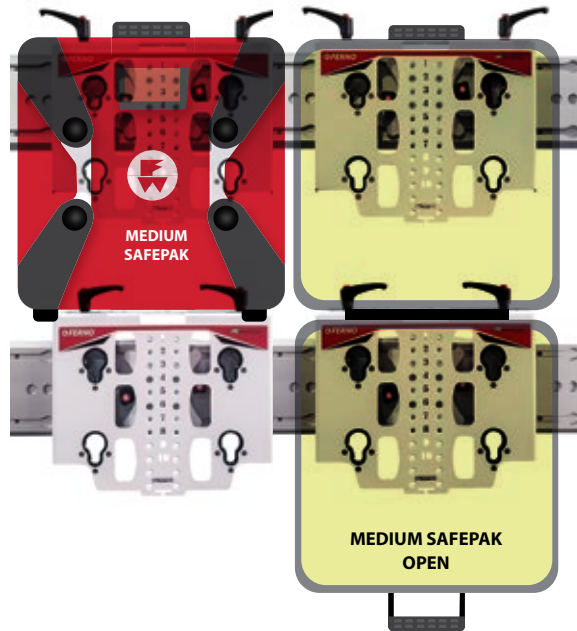

## SAFEPAK MULTI-MOUNT READY REFERENCE

SafePak Multi-Mounts attach to iNTRAXX wall tracks to provide an area where small and medium sized SafePak cases may be secured vertically inside the vehicle.

The new Multi-Mounts have been designed with a lower profile and smaller footprint which represents significant weight savings while enabling it to be mounted in more places within the ambulance.

**SafePaks** are hard-shelled cases lined with pouch mounts which secure SafePouches inside the case. Contents are accessed while mounted to the wall, or removed for use on-scene.

The **Small SafePak** is supplied with a full set of pouches, configured as shown.

# READY REFERENCE: SAFEPAK MULTI-MOUNT REQUIREMENTS

SafePak Multi-Mount 3 Row

SafePak Multi-Mount 2 Row

Mounting Distance  
350mm between  
hole centres

<b>Part Number</b>	<b>0480024 (Red)</b>
<b>Dimensions</b>	W: 481 mm / 12.8 in D: 240 mm / 9.4 in L: 460 mm / 18.1 in
<b>Weight</b>	7.6 kg / 16.9 lb
<b>Load Capacity</b>	11.3 kg / 25 lb
<b>Crash Tested</b>	10g, 22g, 26g

## Small SafePak

<b>Part Number</b>	<b>0480077 (Blue)</b>
<b>Dimensions</b>	W: 325 mm / 12.8 in D: 240 mm / 9.4 in L: 460 mm / 18.1 in
<b>Weight</b>	5.03 kg / 11.1 lb
<b>Load Capacity</b>	8 kg / 17 lb
<b>Crash Tested</b>	10g, 22g, 26g