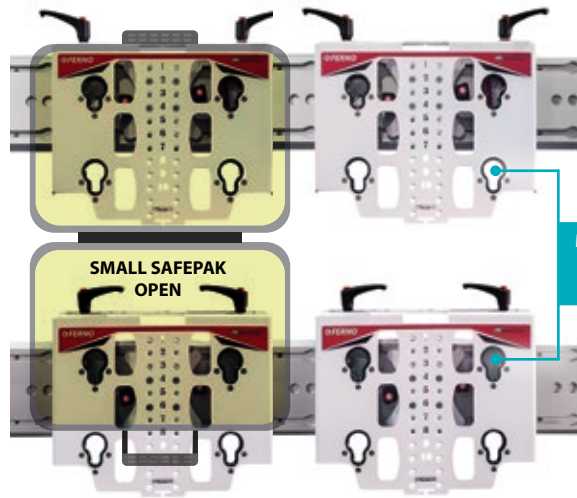

SafePak Multi-Mount 2 Row

Mounting Distance
350mm between
hole centres