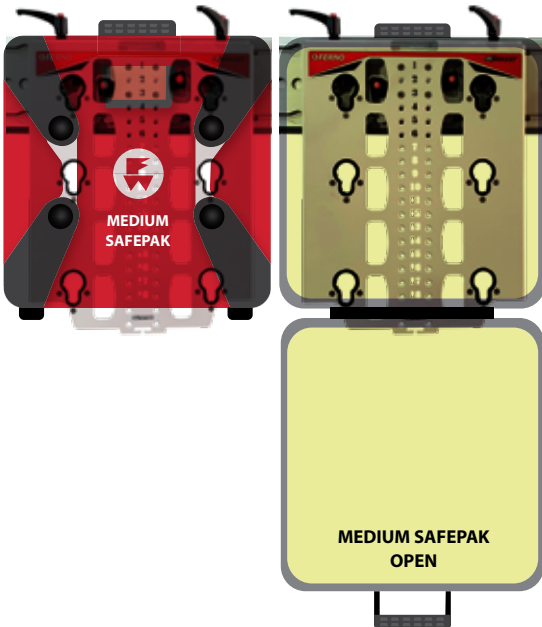

## SAFEPAK MULTI-MOUNT READY REFERENCE

SafePak Multi-Mounts attach to iNTRAXX wall tracks to provide an area where small and medium sized SafePak cases may be secured vertically inside the vehicle.

The new Multi-Mounts have been designed with a lower profile and smaller footprint which represents significant weight savings while enabling it to be mounted in more places within the ambulance.

The **Medium / Regular SafePak** is supplied with a full set of pouches, configured as shown.

# READY REFERENCE: SAFEPAK MULTI-MOUNT REQUIREMENTS

SafePak Multi-Mount 3 Row

SafePak Multi-Mount 2 Row

Mounting Distance  
350mm between  
hole centres

<b>Part Number</b>	<b>0480024 (Red)</b>
<b>Dimensions</b>	W: 481 mm / 12.8 in D: 240 mm / 9.4 in L: 460 mm / 18.1 in
<b>Weight</b>	7.6 kg / 16.9 lb
<b>Load Capacity</b>	11.3 kg / 25 lb
<b>Crash Tested</b>	10g, 22g, 26g

## Small SafePak

<b>Part Number</b>	<b>0480077 (Blue)</b>
<b>Dimensions</b>	W: 325 mm / 12.8 in D: 240 mm / 9.4 in L: 460 mm / 18.1 in
<b>Weight</b>	5.03 kg / 11.1 lb
<b>Load Capacity</b>	8 kg / 17 lb
<b>Crash Tested</b>	10g, 22g, 26g