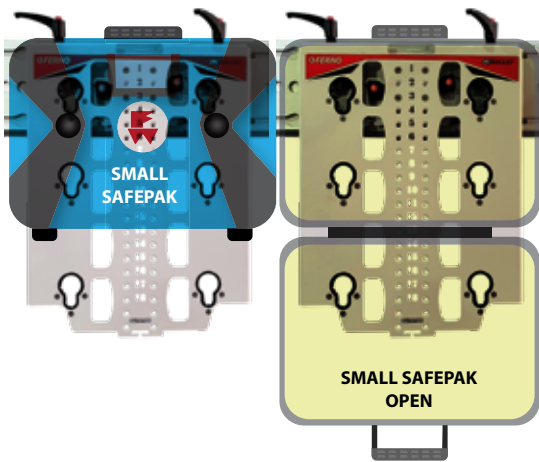

READY REFERENCE: SAFEPAK MULTI-MOUNT REQUIREMENTS